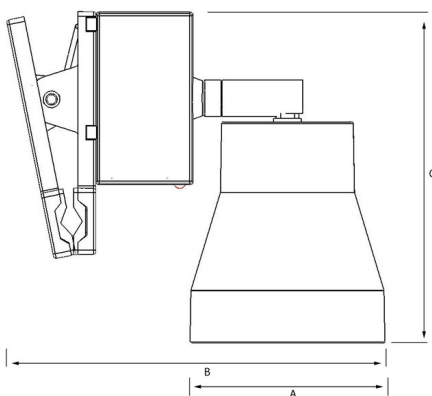

Spot			Medium			Flood		
15°			30°			53°		
m	ø	lux	m	ø	lux	m	ø	lux
1.0	0.26	8947	1.0	0.54	2356	1.0	1.00	980
2.0	0.53	2237	2.0	1.09	589	2.0	2.00	245
3.0	0.79	994	3.0	1.63	262	3.0	3.00	109

Clamped 6L

Technical specification

Model and colors Available in white.

Area of use Portable LED fixture for indoor applications.

Technical data

Mains (input) voltage	220-240 V
Total weight	0,60 kg
Form of protection	IP 20, class II
Color temperature	3 500 K
Light source	LED
Operating position	Universal
Control gear	Electronic
Start time	Instant
Driver	Built in
Optics	Transparent Polycarbonate
Beam spreads	Spot, Medium, Flood

Art no	Description	Color
148-503-10	Spot	White
148-504-10	Medium	White
148-505-10	Flood	White
189-58	Anti dazzle shade	Black

Type	Delivered lumen output (lm)	System power (W)	EEI ³
935	730	11	A+

A 88 B 160 C 150 (mm)