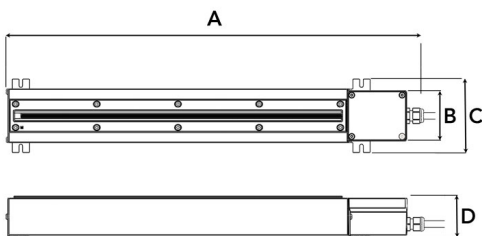

Technical specification

Linear led light. Housing of powder painted and anodized aluminum steel.

Model and colors

Available in grey.

Area of use

Fixture for outdoor/indoor environments. Parking lots , garages and industrial workshops.

Technical data

Mains (input) voltage	220-240 V
Total weight	2,5 kg
Form of protection	IP 65
Color temperature	4 000 K
Color rendering index (CRI)	80+
Luminaire output	1650 lm
Light source	LED
Operating position	Vertical
Energy consumption	17,5 W
Start time	Instant
Driver	Electronic, included
Beam spreads	38/58 degrees

Please ask Nordic Light for latest availability update.

For latest performance data please download datasheet from www.nordiclight.com

A 680 B 87 C 119 D 68 (mm)