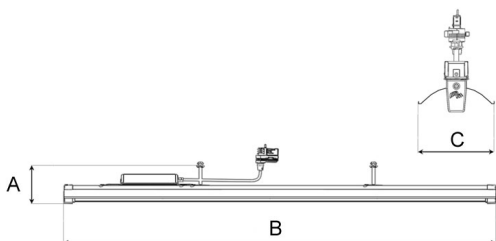

**Technical specification**

Linear down light for LED tubes. Reflector with flood beam spread. Housing of Powder painted aluminium.

**Model and colors**

Available in grey.

**Area of use**

LED light for indoor applications, suitable for general lighting.

**Technical data**

Mains (input) voltage	220-240 V
Driver output	Constant voltage 28V, Max 60W
Total weight	2 kg
Form of protection	IP 20, class I
Color temperature	3 000 K
Color rendering index (CRI)	80+
Luminaire output	6700 lm
Light source	LED
Operating position	Vertical
Lamp holder	NLAB Standard
Energy consumption	59 W
Control gear	Electronic
Start time	Instant
Driver	Included
Reflector	High quality anodized reflector
Optics	
Beam spreads	Flood

**For latest performance data please download datasheet from [www.nordiclight.com](http://www.nordiclight.com)**

A 131 B 1492 C 151 (mm)