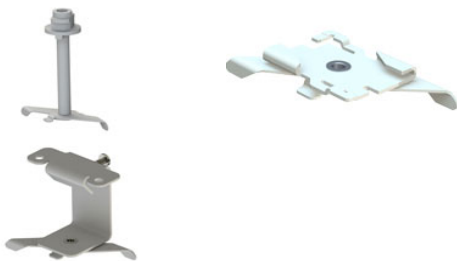

**Technical specification**

Linear down light for LED tubes. Reflector with flood beam spread. Housing of Powder painted aluminium.

**Model and colors**

Available in grey.

**Area of use**

LED light for indoor applications, suitable for general lighting.

**Technical data**

Mains (input) voltage	220-240 V
Driver output	Constant voltage 28V, Max 60W
Total weight	2 kg
Form of protection	IP 20, class I
Color temperature	3 000 K
Color rendering index (CRI)	80+
Luminaire output	6700 lm
Light source	LED
Operating position	Vertical
Lamp holder	NLAB Standard
Energy consumption	59 W
Control gear	Electronic
Start time	Instant
Driver	Included
Reflector	High quality anodized reflector
Optics	
Beam spreads	Flood

Art no	Description	Color
223-5xx	Ibis LED 7000,830, 220-240V, for Track mounting	Grey

**Note**

Product also available in higher power levels. Final shipping destination may require minor modifications of components as well as article numbers, be sure to state the country in which the fixtures will be used. Please ask Nordic Light for latest availability update.