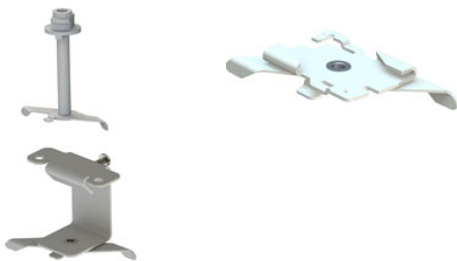

Technical specification

Linear down light for LED tubes. Reflector with flood beam spread. Housing of Powder painted aluminium.

Model and colors

Available in grey.

Area of use

LED light for indoor ceiling or horizontal wire mounting applications. Suitable for general lighting.

Technical data

Mains (input) voltage	220-240 V
Total weight	2 kg
Form of protection	IP 20, class I
Color temperature	3 000 K
Color rendering index (CRI)	80+
Luminaire output	5500 lm
Light source	LED
Operating position	Vertical
Lamp holder	NLAB Standard
Energy consumption	46 W
Control gear	Electronic
Start time	Instant
Driver	Included
Reflector	High quality anodized reflector
Optics	
Beam spreads	Flood

Art no	Description	Color
223-5xx	Ibis LED 6000,830, 220-240V, for Track mounting	Grey

Note

Product also available in higher power levels. Final shipping destination may require minor modifications of components as well as article numbers, be sure to state the country in which the fixtures will be used. Please ask Nordic Light for latest availability update.