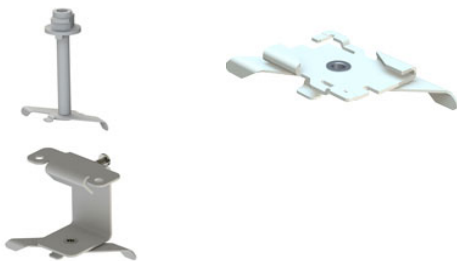

Technical specification

Linear down light for LED tubes. Reflector with flood beam spread. Housing of Powder painted aluminium.

Model and colors

Available in grey.

Area of use

LED light for indoor ceiling or horizontal wire mounting applications. Suitable for general lighting.

Technical data

Mains (input) voltage	220-240 V
Total weight	2 kg
Form of protection	IP 20, class I
Color temperature	3 000 K
Color rendering index (CRI)	80+
Luminaire output	4200 lm
Light source	LED
Operating position	Vertical
Lamp holder	NLAB Standard
Energy consumption	34 W
Control gear	Electronic
Start time	Instant
Driver	Included
Reflector	High quality anodized reflector
Optics	
Beam spreads	Flood

Art no	Description	Color
223-5xx	Ibis LED 4000,830, 220-240V, for Track mounting	Grey

Note

Product also available in higher power levels. Final shipping destination may require minor modifications of components as well as article numbers, be sure to state the country in which the fixtures will be used. Please ask Nordic Light for latest availability update.