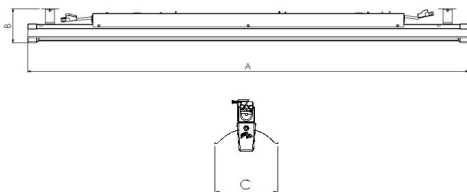

Technical specification

Linear down light for LED tubes. Reflector with flood beam spread. Housing of Powder painted aluminium.

Model and colors

Available in grey.

Area of use

LED light for indoor ceiling or horizontal wire mounting applications. Suitable for general lighting.

Technical data

Mains (input) voltage	220-240 V
Total weight	2 kg
Form of protection	IP 20, class I
Color temperature	3 000 K
Color rendering index (CRI)	80+
Luminaire output	4200 lm
Light source	LED
Operating position	Vertical
Lamp holder	NLAB Standard
Energy consumption	34 W
Control gear	Electronic
Start time	Instant
Driver	Included
Reflector	High quality anodized reflector
Optics	
Beam spreads	Flood

For latest performance data please download datasheet from www.nordiclight.com

A 1491 B 115 C 141 (mm)