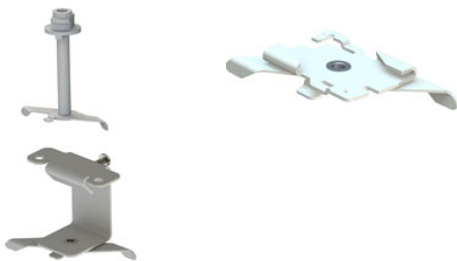

Technical specification

Linear down light for LED tubes. Reflector with flood beam spread. Housing of Powder painted aluminium.

Model and colors

Available in grey.

Area of use

LED light for indoor ceiling or horizontal wire mounting applications. Suitable for general lighting.

Technical data

Mains (input) voltage	220-240 V
Total weight	2 kg
Form of protection	IP 20, class I
Color temperature	3 000 K
Color rendering index (CRI)	80+
Luminaire output	2050 lm
Light source	LED
Operating position	Vertical
Lamp holder	NLAB Standard
Energy consumption	17 W
Control gear	Electronic
Start time	Instant
Driver	Included
Reflector	High quality anodized reflector
Optics	
Beam spreads	Flood

Art no	Description	Color
223-5xx	Ibis LED 2000,830, 220-240V, for Track mounting	Grey

Note

Product also available in higher power levels. Final shipping destination may require minor modifications of components as well as article numbers, be sure to state the country in which the fixtures will be used. Please ask Nordic Light for latest availability update.