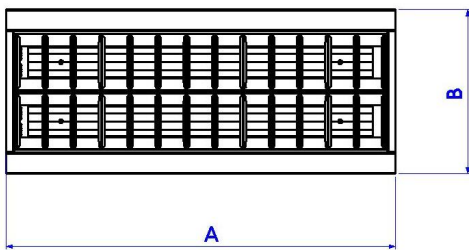

Technical specification

Fluorescent tube, T5 fixture. Integrated electronic ballast. Low weight aluminum housing. High quality reflector with flood beam spread. For recessed mounting in ceilings.

Model and colours

Available in white.

Accessories

Support frame for plaster ceilings.

Technical data

Mains (input) voltage	220-240 V
Total weight	3,3 kg
Form of protection	IP 20, class I
Operating position	Vertical
Lamp holder	G5
Energy consumption	62 W
Control gear	Electronic
Start time	Instant
Ballast	Built in
Reflector	High efficiency anodized reflector
Beam spreads	Flood

A 593 B 250 C 60 (mm)

Saw instruction: 600x255 mm

Flood